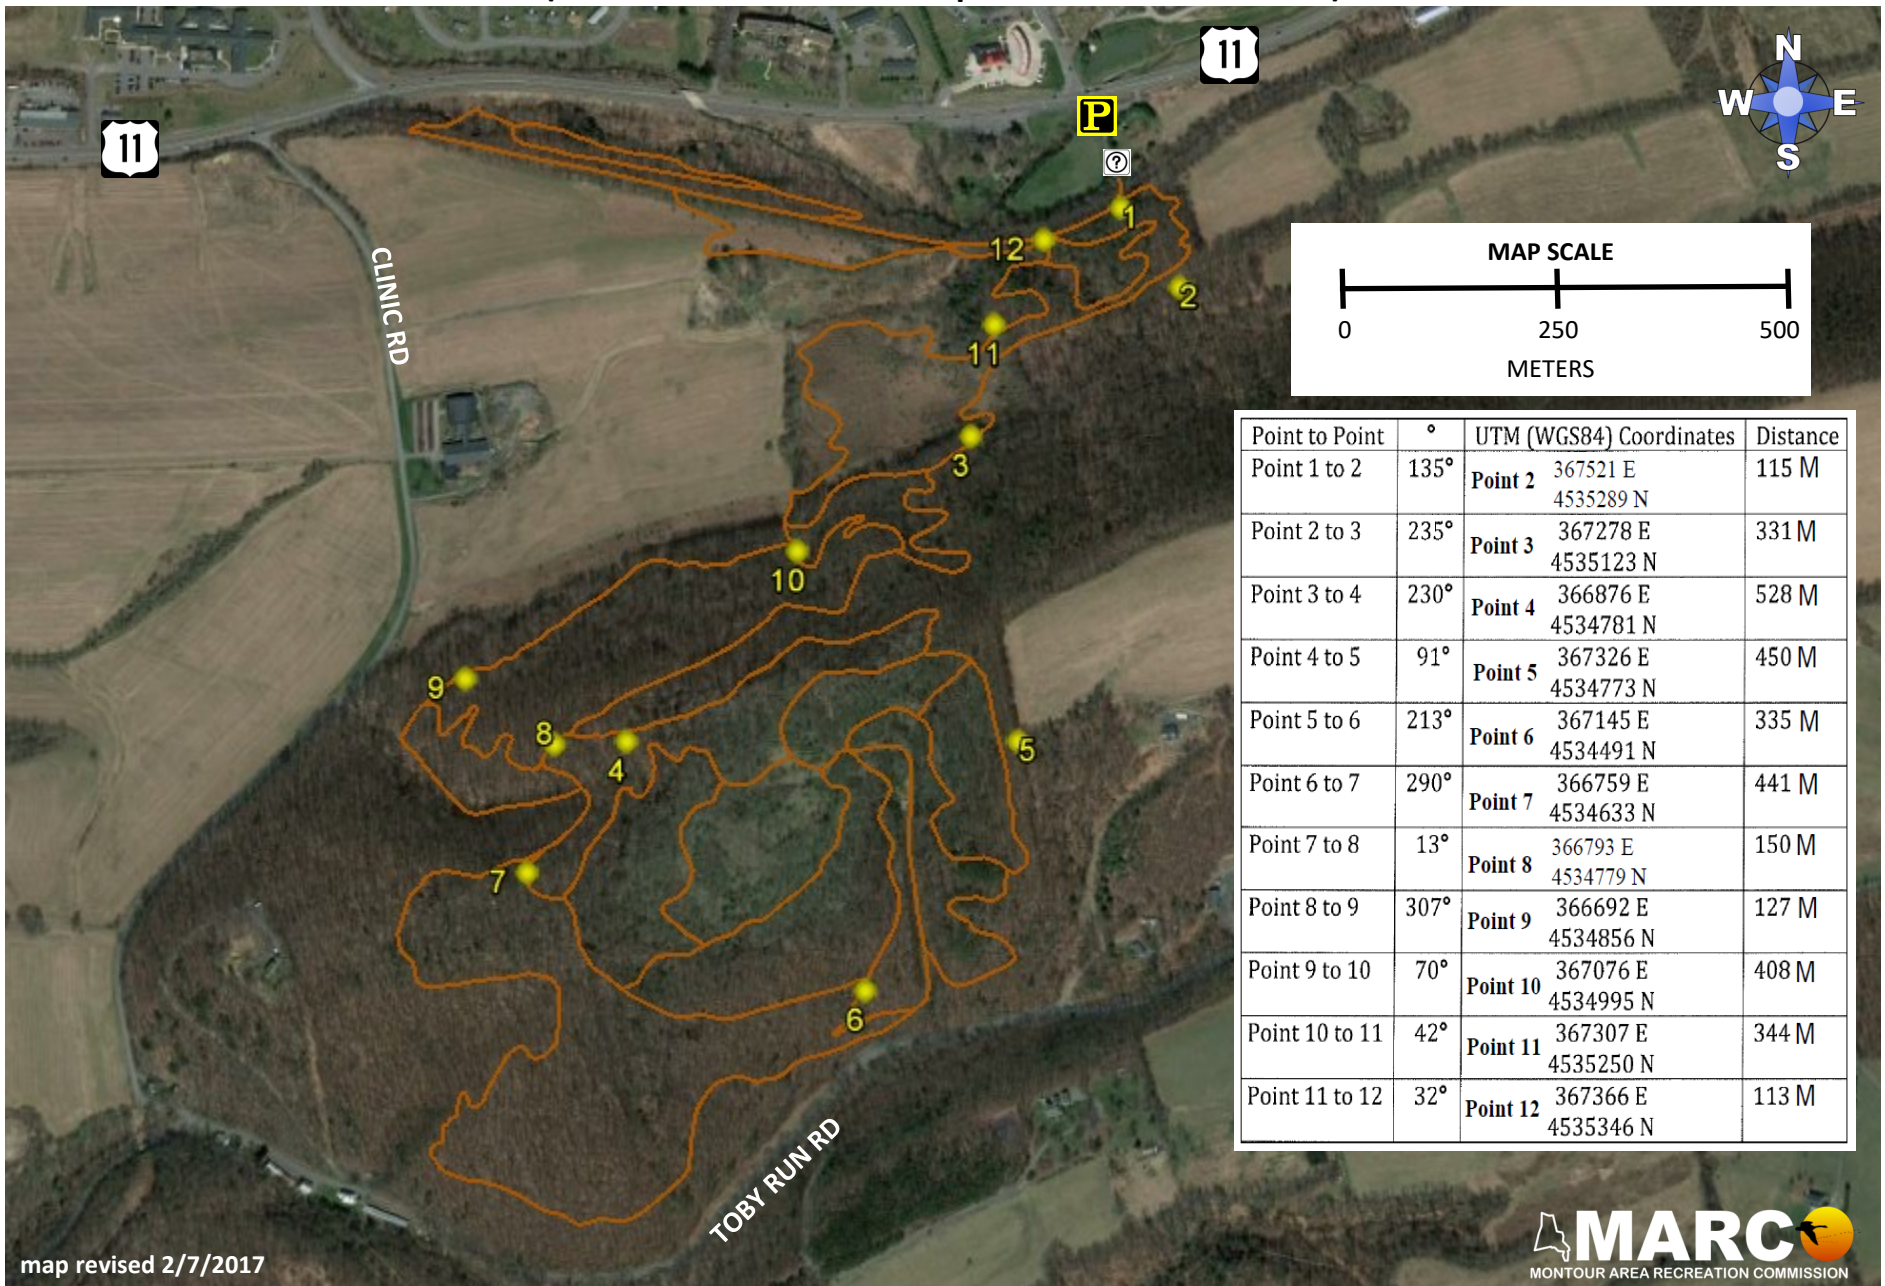

HOPEWELL PARK / DANVILLE BOROUGH FARM 'GOODERHAM' ORIENTEERING COURSE

1000 Montour Blvd, Danville, PA 17821
 (Point 1 is visible from the park's information kiosk)

map revised 2/7/2017

MARC thanks Eagle Scout Goody McCormick of Boy Scout Troop 50 in Buckhorn for creating this orienteering course.

For copies of this map or to learn more about this site, please visit: montourec.com/hopewell-parkdanville-borough-farm/